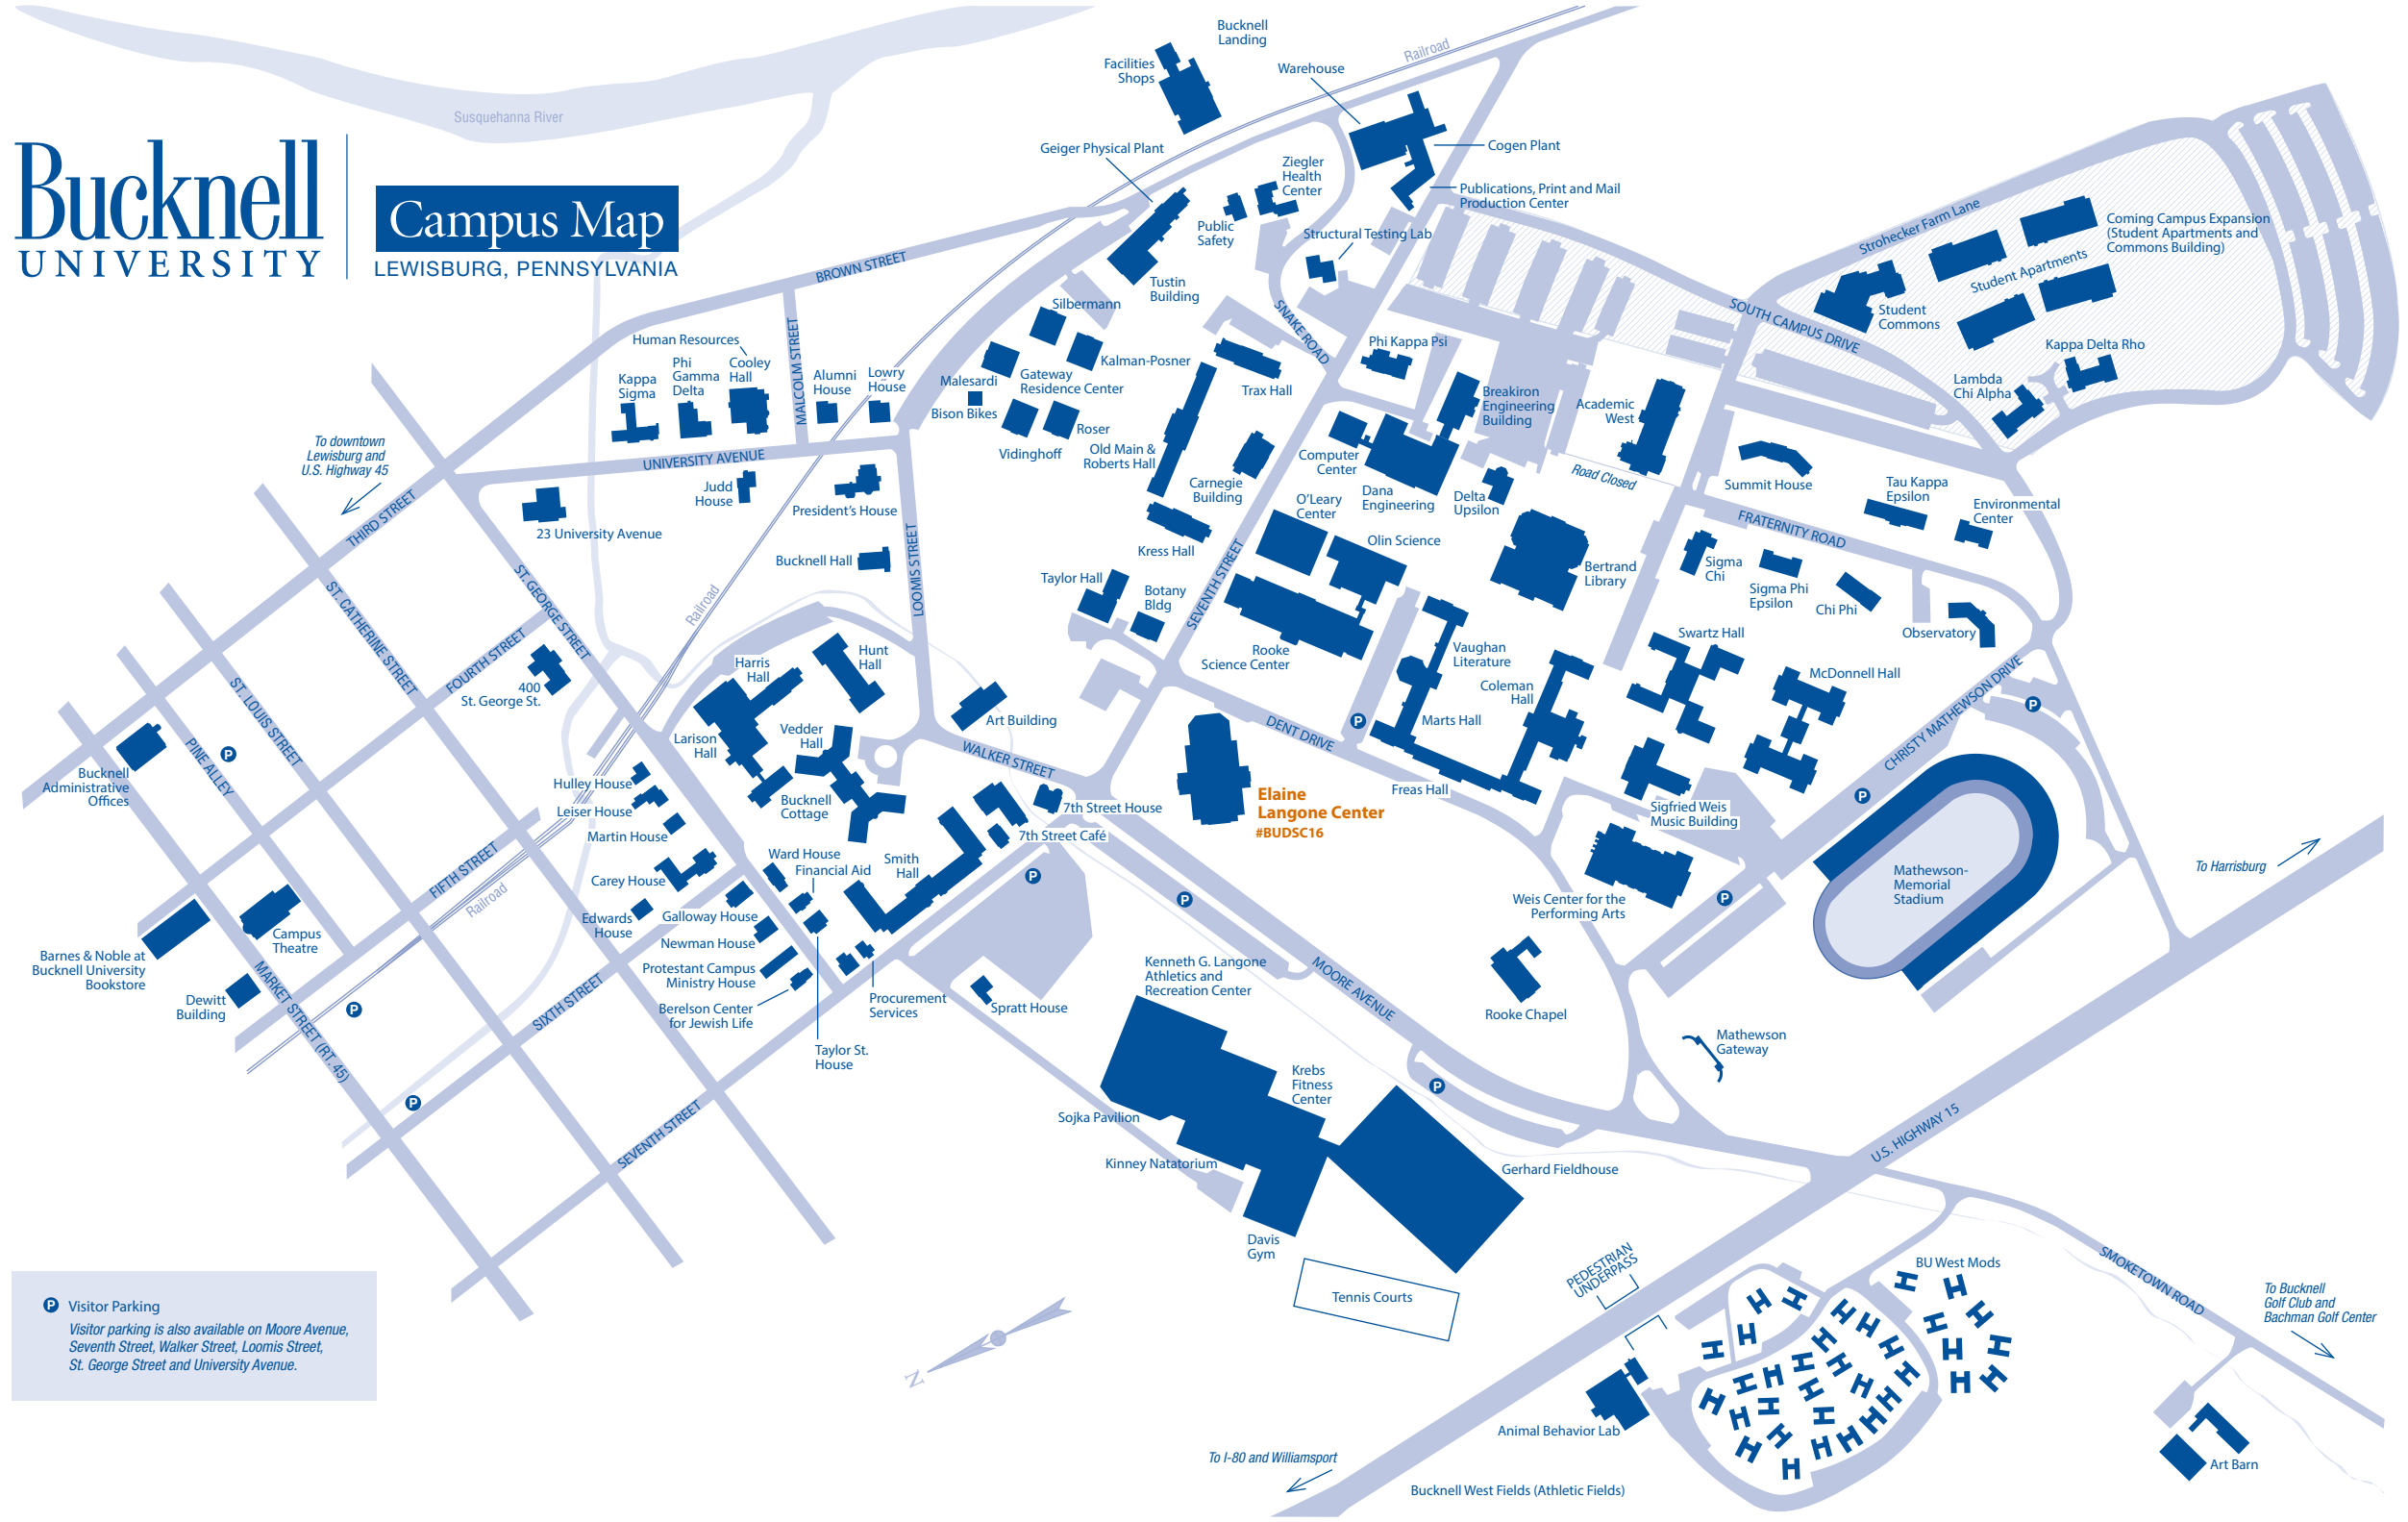

## Campus Map

LEWISBURG, PENNSYLVANIA

**P** Visitor Parking  
 Visitor parking is also available on Moore Avenue, Seventh Street, Walker Street, Loomis Street, St. George Street and University Avenue.